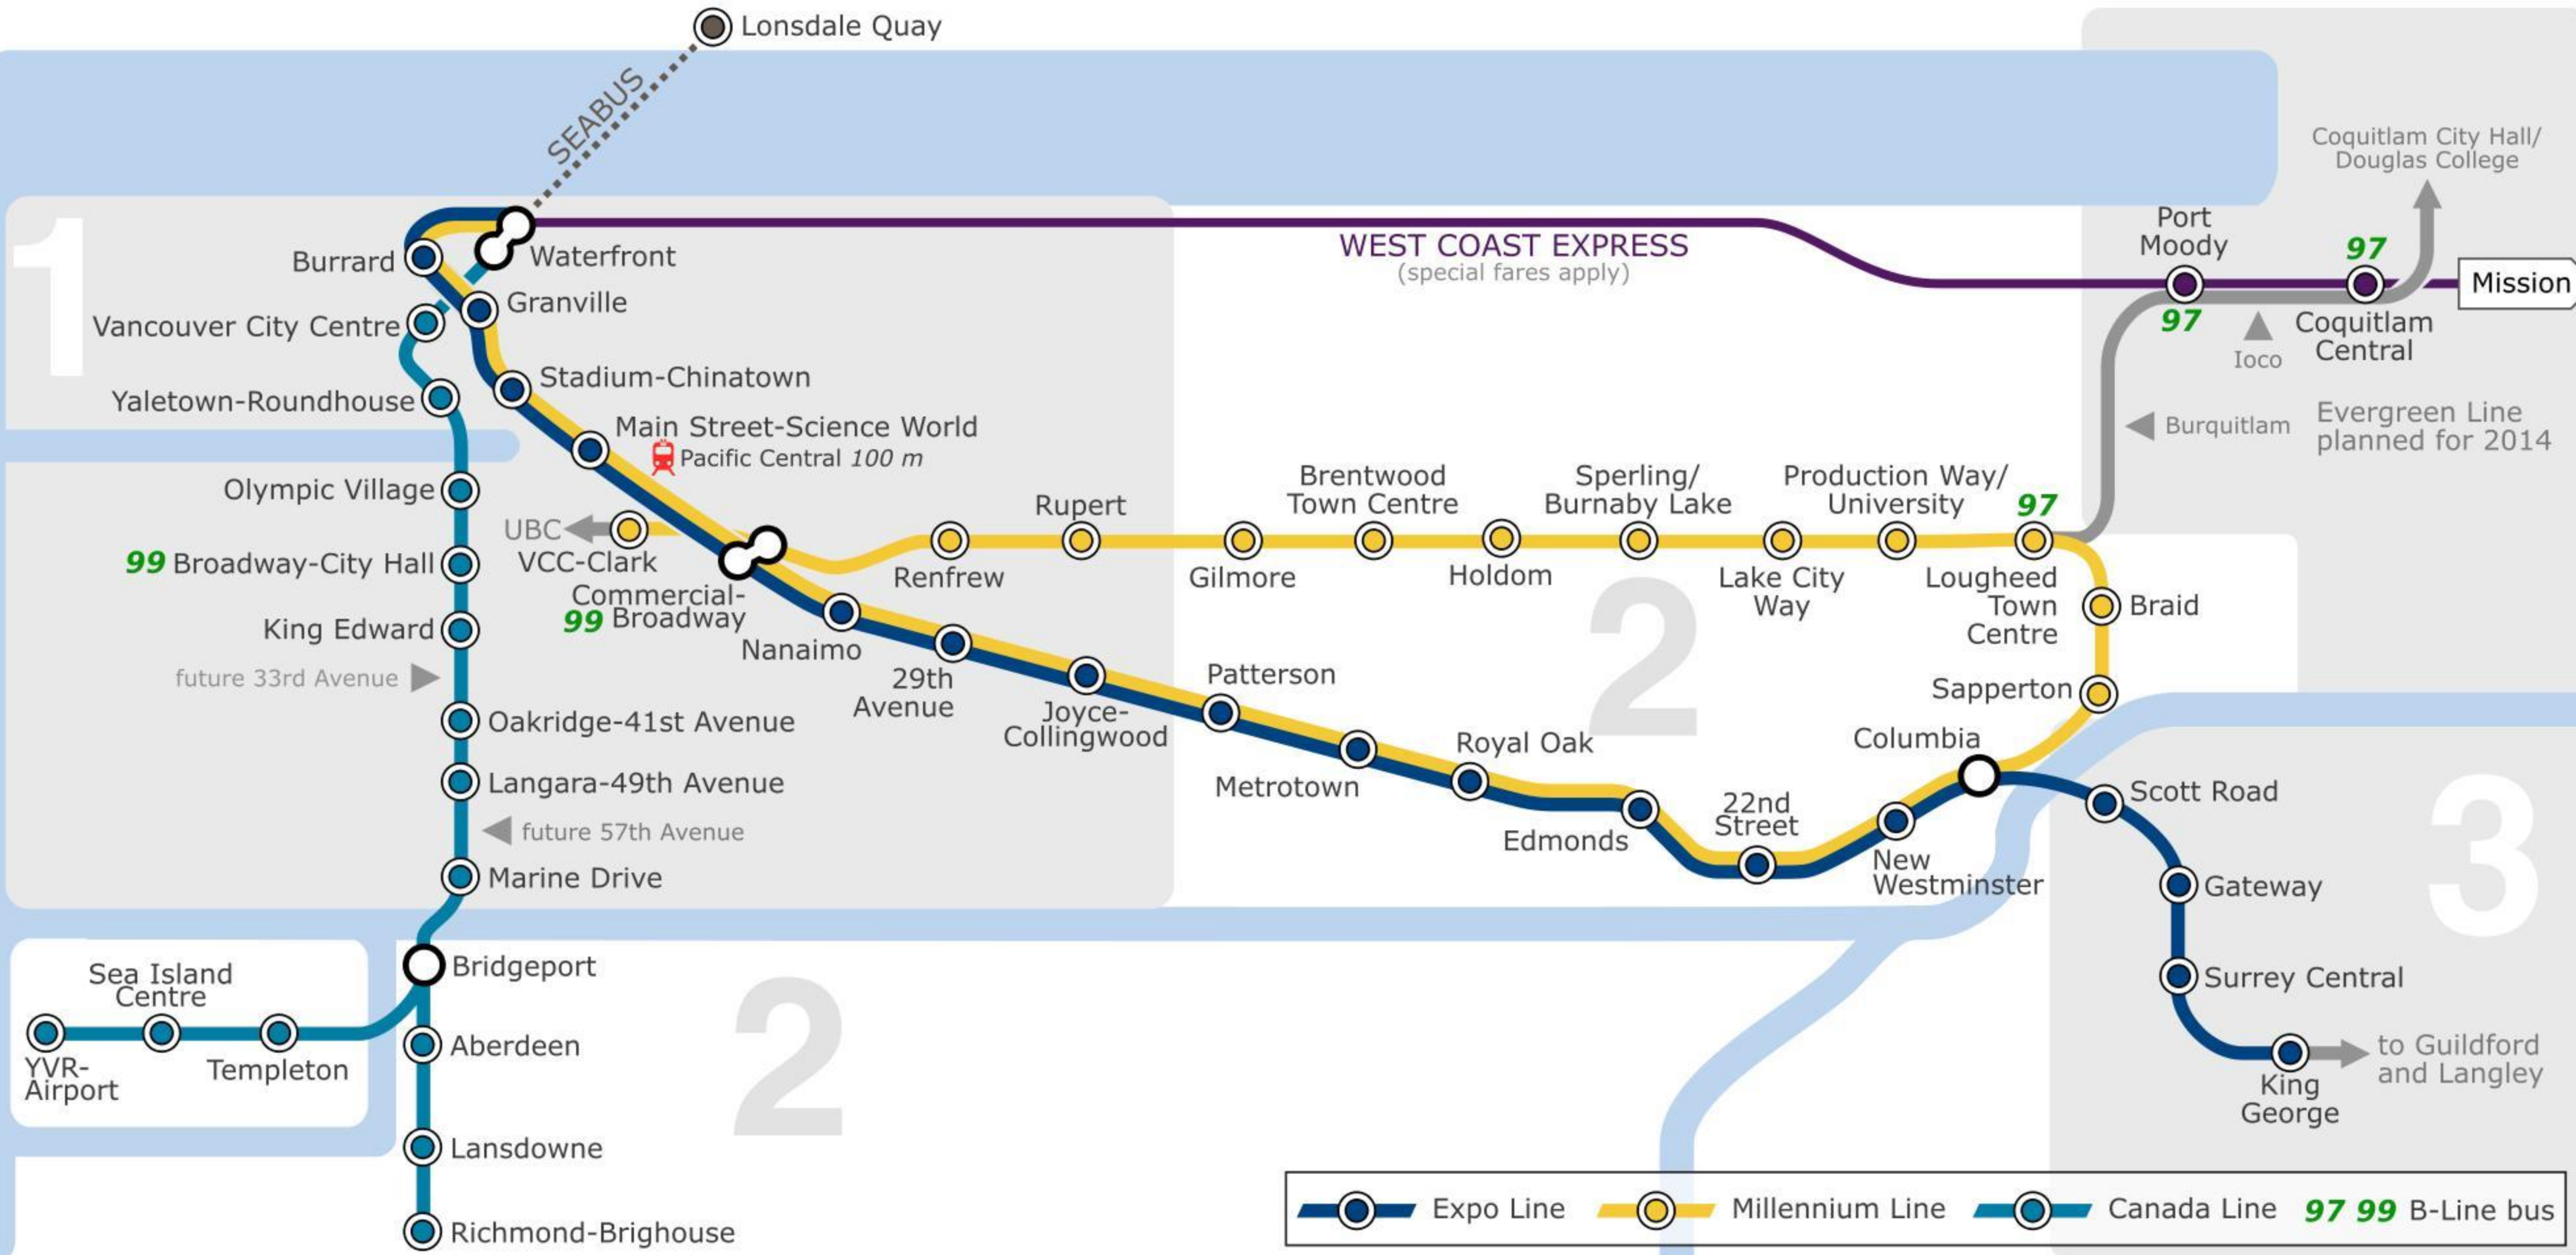

1

Sea Island Centre
YVR-Airport
Templeton

2

2

3

 Expo Line
  Millennium Line
  Canada Line
  97 99 B-Line bus